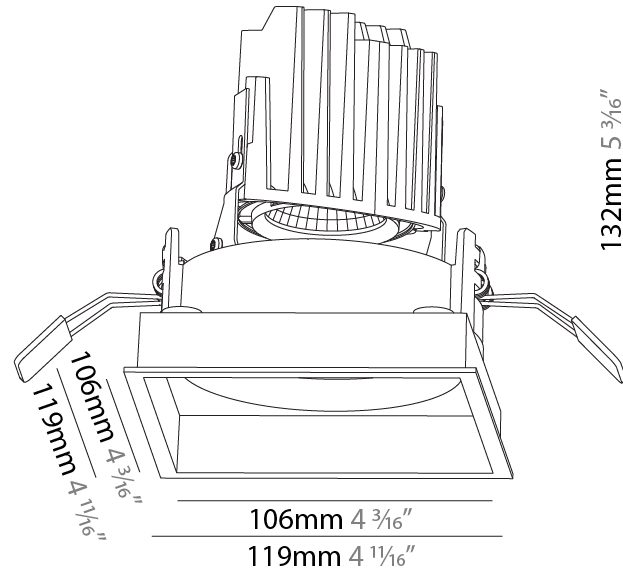

PHYSICAL

Shape: Square
Length (mm): 119
Length (in): 4 ¹¹/₁₆
Width (mm): 119
Width (in): 4 ¹¹/₁₆
Depth (mm): 132
Depth (in): 5 ³/₁₆
Ceiling Thickness (mm): 10 / 12.5 / 15
Ceiling Thickness (in): 3/8 or 1/2 or 9/16
Min. Recessing Depth (mm): 200
Min. Recessing Depth (in): 7 ⁷/₈
Light Distribution: Adjustable / Downlight
Weight (kg): 0.544
Weight (lbs): 1.2
Fixture Finish: SSR / BKV / CWI / CRY / HAB / UFT / ITA / RUA / FTG / MYG / LOD / PUS / FRO / FUP / KIA / POP / BLS / SPG / MEY / GOH / GUM / CHC / COM / ABZ / JAG / OBR / MOS / ROR
Fixture Material: Aluminum Die Cast
Cut-out Measurements: 114mm / 4 1/2" x 114mm / 4 1/2"

ELECTRICAL

Lamp Type: LED (Zhaga Standard)
Input Wattage (W): 13.2 / 16.5
Total Output Wattage (W): 12 / 14
Dimming: Tri-Mode (Non-Dimming and Phase Dimming (120Vac only) and 0-10V Dimming)
Driver Included: No
Driver Location: Recessed Housing
Driver Type: Constant Current - Universal
Driver Class: Class 2
Housing: See components
Input Voltage (V): 120 - 277
Constant Current (MA): 350

LED

Number of LEDs: 1
Color Temperature (°K): 2700 / 3000 / 3500 / 4000
Max. Delivered Lumen (lm): 850 / 950 / 1019 / 1040
Nominal Lumen (lm): 960 / 1070 / 1156 / 1180
CRI: >90 CRI
Lamp Life (hrs): 50000

OPTICAL

Reflector°: 10
Adjustability: Rotational 355°; Tilt 30°

RATINGS AND CERTIFICATIONS

Certified By: Certified for North American Standards
IP rating: IP20